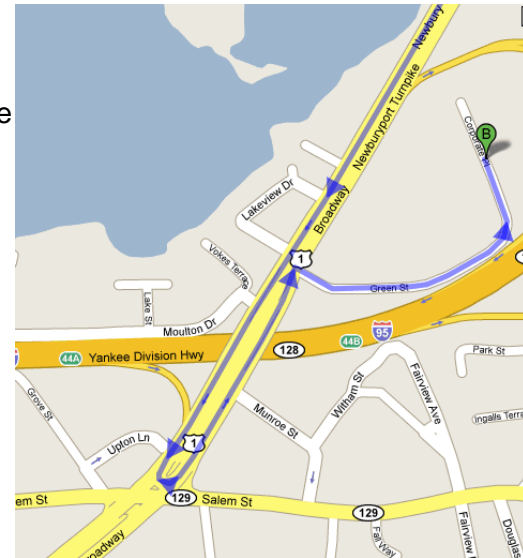

Travel Directions

SemiNex Corporation
Suite 401
100 Corporate Place
Peabody, MA 01960

From Route 1 Heading South

1. Take the Exit for "Lynn Rt 129"
2. As you exit, stay in the Left-most lane of exit and turn left before the traffic light and curve around to go North on US-1.
3. Stay in the right-most lane and take second turn **Right onto Green Street.**
4. Corporate Place in 300 yds on Right

From Route 128 Heading South

1. Take exit 44 for US-1 S toward Boston
2. Merge onto US-1 and stay in right-most lane
3. Take first Exit for "Lynn Rt 129"
4. As you exit, stay in the Left-most lane of exit and turn left before the traffic light and curve around to go North on US-1.
5. Stay in the right-most lane and take second turn **Right onto Green Street**
6. Corporate Place in 300 yds on Right

From Route 1 Heading North

1. As you near Lynnfield you will pass a Naked Fish Resturaunt and Chrysler Dealership. 3 lanes will merge into 2. Stay in the right-most of the 2 lanes.
2. The highway will dip down under an overpass – slow down and prepare to run right onto a side street. After coming out from under this overpass you will **immediately take a right onto Green Street**.
3. Corporate Place in 300 yds on Right

From Route 128 Heading North

1. Take Exit 44A
2. As you exit, stay in the Left-most lane of exit and turn left before the traffic light and curve around to go North on US-1.
3. Stay in the right-most lane and take second turn **Right onto Green Street**
4. Corporate Place in 300 yds on Right