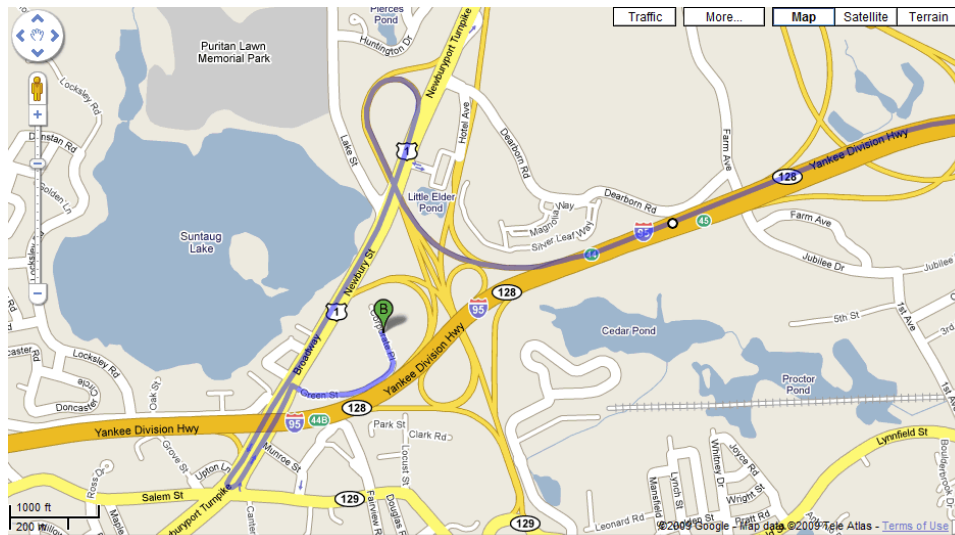

Travel Directions

SemiNex Corporation
Suite 401
100 Corporate Place
Peabody, MA 01960

From Route 1 Heading South

1. Take the Exit for "Lynn Rt 129"
2. As you exit, stay in the Left-most lane of exit and turn left before the traffic light and curve around to go North on US-1.
3. Stay in the right-most lane and take second turn **Right onto Green Street.**
4. Corporate Place in 300 yds on Right

From Route 128 Heading South

1. Take exit 44 for US-1 S toward Boston
2. Merge onto US-1 and stay in right-most lane
3. Take first Exit for "Lynn Rt 129"
4. As you exit, stay in the Left-most lane of exit and turn left before the traffic light and curve around to go North on US-1.
5. Stay in the right-most lane and take second turn **Right onto Green Street**
6. Corporate Place in 300 yds on Right

From Route 1 Heading North

1. As you near Lynnfield you will pass a Naked Fish Resturaunt and Chrysler Dealership. 3 lanes will merge into 2. Stay in the right-most of the 2 lanes.
2. The highway will dip down under an overpass – slow down and prepare to run right onto a side street. After coming out from under this overpass you will **immediately take a right onto Green Street**.
3. Corporate Place in 300 yds on Right

From Route 128 Heading North

1. Take Exit 44A
2. As you exit, stay in the Left-most lane of exit and turn left before the traffic light and curve around to go North on US-1.
3. Stay in the right-most lane and take second turn **Right onto Green Street**
4. Corporate Place in 300 yds on Right