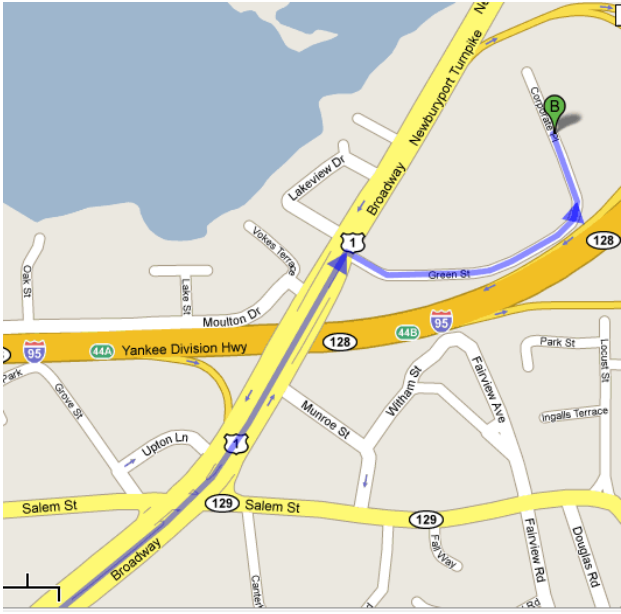

Travel Directions

SemiNex Corporation
Suite 401
100 Corporate Place
Peabody, MA 01960

From Route 1 Heading South

1. Take the Exit for "Lynn Rt 129"
2. As you exit, stay in the Left-most lane of exit and turn left before the traffic light and curve around to go North on US-1.
3. Stay in the right-most lane and take second turn **Right onto Green Street.**
4. Corporate Place in 300 yds on Right

From Route 128 Heading South

1. Take exit 44 for US-1 S toward Boston
2. Merge onto US-1 and stay in right-most lane
3. Take first Exit for "Lynn Rt 129"
4. As you exit, stay in the Left-most lane of exit and turn left before the traffic light and curve around to go North on US-1.
5. Stay in the right-most lane and take second turn **Right onto Green Street**
6. Corporate Place in 300 yds on Right

From Route 1 Heading North

1. As you near Lynnfield you will pass a Naked Fish Resturaunt and Chrysler Dealership. 3 lanes will merge into 2. Stay in the right-most of the 2 lanes.
2. The highway will dip down under an overpass – slow down and prepare to run right onto a side street. After coming out from under this overpass you will **immediately take a right onto Green Street**.
3. Corporate Place in 300 yds on Right

From Route 128 Heading North

1. Take Exit 44A
2. As you exit, stay in the Left-most lane of exit and turn left before the traffic light and curve around to go North on US-1.
3. Stay in the right-most lane and take second turn **Right onto Green Street**
4. Corporate Place in 300 yds on Right